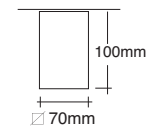

LUMINARIAS DE SUPERFICIE

SURFACE-MOUNTING LUMINAIRE

Apliques techo / Ceiling light

HAZ 103.40 SLD 1 x 3 W - 230V 40°

LED blanco cálido incluido.
Bajo demanda opción **W** LED blanco 4500° K.
Warm white LED supplied.
White 4500° K LED can be supplied as an
W option, ask for details.