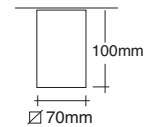

LUMINARIA DE SUPERFICIE

SURFACE-MOUNTING LUMINAIRE

Aplique techo / Ceiling light

Halógena 230 V / Halogen 230 V

HAZ 50 S 1 x 50 W - 230 V

Baja Tensión / Low voltage

HAZ 5012 S 1 x 50 W - 12 V

Sin transformador (Clase III)
Transformer not included (Class III)

LUMINARIAS DE SUPERFICIE

SURFACE-MOUNTING LUMINAIRE

Apliques techo / Ceiling light

HAZ 103.40 SLD 1 x 3 W - 230V 40°

LED blanco cálido incluido.
Bajo demanda opción **W** LED blanco 4500° K.
Warm white LED supplied.
White 4500° K LED can be supplied as an
W option, ask for details.

[Luminarias de aplicación a techo fabricadas en aluminio. Diferentes efectos lumínicos mediante lámparas con distintos grados de apertura. Acabados en gris metalizado, blanco B y negro N]

[Aluminium ceiling luminaires. Different lighting effects can be obtained using lamps with different apertures. Finished in metallic grey, white B and black N]