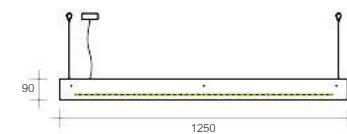

## V02

Madera / Wood

V02 - 45

V02 - 65

Tira LED 14.4W / LED strip 14.4W