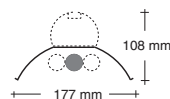

Reflectores Aluminio blanco
White aluminium reflectors

MRF 36 36 W
MRF 58 58 W