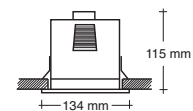

PAR 30 S

E-27

DLR 30

1 x 75 W

230 V

[Downlights de empotrar.
Con aro soporte metálico acabado en blanco, gris metalizado GM y negro N]

[Recessed downlights.
With metal ring support finished in white, metallic grey GM and black N]