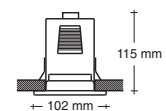

PAR 30 S

E-27

DLR 30

1 x 75 W

230 V

[Downlights de empotrar.
Con aro soporte metálico acabado en blanco, gris metalizado GM y negro N]

[Recessed downlights.
With metal ring support finished in white, metallic grey GM and black N]