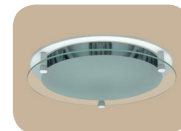

**LÁMPARAS COMPACTAS**

COMPACT LAMPS

Empotrables de altura reducida / Slimline recessed luminaires

TC-D

<b>DXB 226</b>	2 x 26 W	G 24 d-3
<b>DXB 218</b>	2 x 18 W	G 24 d-2
<b>DXB 126</b>	1 x 26 W	G 24 d-3
<b>DXB 118</b>	1 x 18 W	G 24 d-2

Con equipo electromagnético / With electromagnetic gear

**OPCIONES**

OPTIONS

Cristales decorativos / Decorative glass

Centro Mate  
Matt centre  
CDM

Mate  
Matt  
CEM

Se suministran conjuntamente con la luminaria  
Supplied with luminaire

[ Recessed downlights with  
silver anodized high-sheen  
aluminium (99.98% pure)  
optic.  
Removable gear for  
lower recess height.  
Metal ring support  
finished in white ]

**LÁMPARAS COMPACTAS**

COMPACT LAMPS

[ Recessed downlights with  
silver anodized high-sheen  
aluminium (99.98% pure)  
optic.  
Removable gear casing for  
lower recess height.  
Metal ring support finished  
in white ]