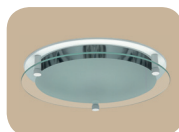

[ Recessed downlights with  
silver anodized high-sheen  
aluminium (99.98% pure)  
optic.  
Removable gear for  
lower recess height.  
Metal ring support  
finished in white ]

**LÁMPARAS COMPACTAS**

COMPACT LAMPS

Empotrables de altura reducida / Slimline recessed luminaires

TC-D

<b>DXP 218</b>	2 x 18 W	G 24 d-2
<b>DXP 213</b>	2 x 13 W	G 24 d-1
<b>DXP 118</b>	1 x 18 W	G 24 d-2
<b>DXP 113</b>	1 x 13 W	G 24 d-1

TC

<b>DXP 209</b>	2 x 9 W	G-23
----------------	---------	------

Con equipo electromagnético / With electromagnetic gear

**OPCIONES**

OPTIONS

Cristales decorativos / Decorative glass

Centro Mate  
Matt centre  
CDM

Mate  
Matt  
CEM

Se suministran conjuntamente con la luminaria  
Supplied with luminaire

[ Recessed downlights with  
silver anodized high-sheen  
aluminium (99.98% pure)  
optic.  
Removable gear casing for  
lower recess height.  
Metal ring support finished  
in white ]