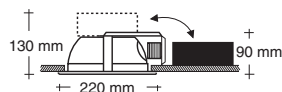

[ Recessed downlights with  
silver anodized high-sheen  
aluminium (99.98% pure)  
optic.  
Removable gear for  
lower recess height.  
Metal ring support  
finished in white ]

**LÁMPARAS COMPACTAS**

COMPACT LAMPS