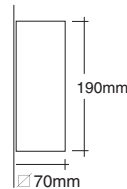

**LUMINARIAS DE LUZ DIRECTA/INDIRECTA**

DIRECT/INDIRECT LUMINAIRES

Apliques pared / Wall lights

**HAZ 103.40 LD**

1 x 3 W - 230V 40°

**HAZ 203.40 LD**

2 x 3 W - 230V 40°

LED blanco cálido incluido.  
Bajo demanda opción **W** LED blanco 4500° K.  
Warm white LED supplied.  
White 4500° K LED can be supplied as an  
**W** option, ask for details.