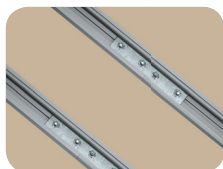

[Profile mounted system luminaire. Metal body with gear and reflector. Quick-connect terminals in end caps for continuous lines Ultra low luminance optic. ER dimmer available as an option. Finished in metallic grey, white B, black N]

Sistema colgante
Pendant system

Scenic Line

ACCESORIOS

ACCESSORIES

Perfiles-soporte / Profile support

SLC Juego perfiles metro lineal a medida (en mm)
Set of profiles by linear meter to order (mm)

SLC 2000 2000 mm (suministro 2 unidades) / 2000 mm (2 units)

SLC 3000 3000 mm (suministro 2 unidades) / 3000 mm (2 units)

Unión lineal / Linear joint

SL-UL

Uniones regulables / Adjustable joints

SL-CD Unión gradual 90° a 180° / Expanding joint 90 - 180°

SL-TE Unión gradual en "T" o "Y" / Adjustable T / Y-joint

SL-CZ Unión fija. Unión en "cruz" / Fixed joint. X-joint

Tapa final / End cap

SL-TF

Suspensión cable de acero autorregulable de 2 m Adjustable 2 m steel suspension cable

T 208/SL Separación recomendada 1,5 mts
Suggest lenght between suspensions 1,5 mts